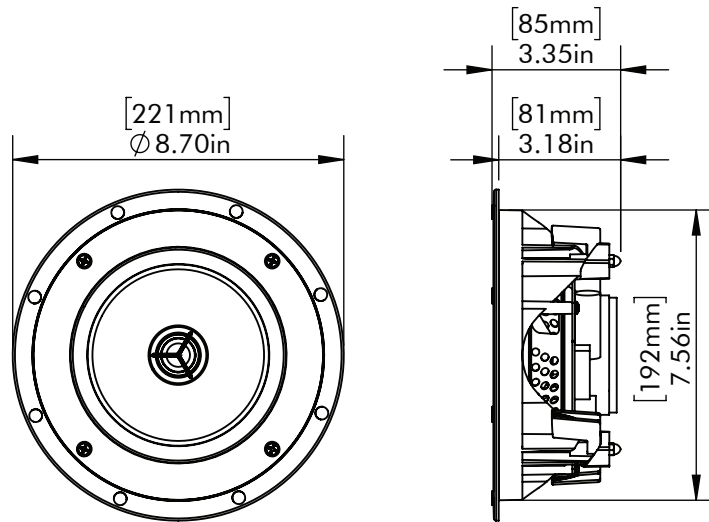

GRILL OFF

MOUNTING LOCKS
EXTEND 0.375in [9.5mm]
BEYOND ALL EDGES

GRILL ON

CUTOUT DIAMETER
(WITH TOLERANCE)
7.75in [196mm]

BOX VOLUME
MINIMUM: 15L (0.53ft³)
OPTIMAL: 40L+ (1.41ft³+)
(BASS OUTPUT DECREASES
AS BOX VOLUME DECREASES)

ML-60i
DIMENSION
DRAWING