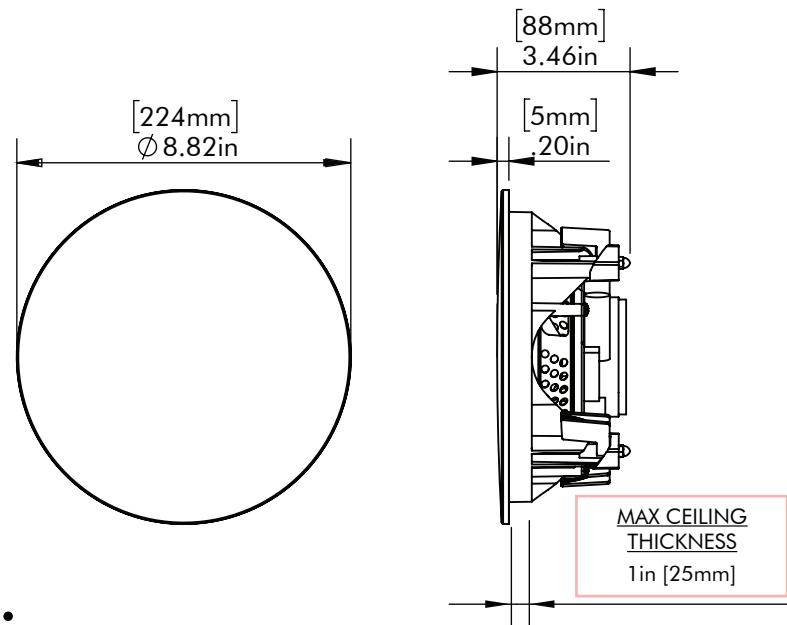

GRILL OFF

MOUNTING LOCKS
EXTEND 0.375in [9.5mm]
BEYOND ALL EDGES

GRILL ON

CUTOUT DIAMETER
(WITH TOLERANCE)
7.75in [196mm]

BOX VOLUME
MINIMUM: 15L (0.53ft³)
OPTIMAL: 40L+ (1.41ft³+)
(BASS OUTPUT DECREASES
AS BOX VOLUME DECREASES)

ML-60i
DIMENSION
DRAWING