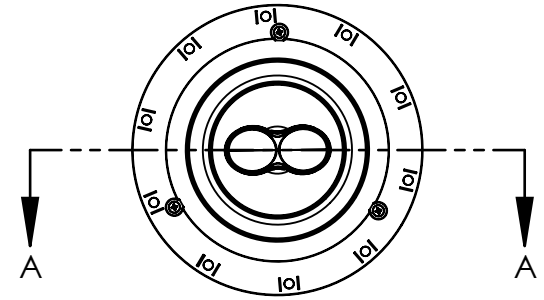

GRILL OFF

MOUNTING LOCKS  
EXTEND 0.375in [9.5mm]  
BEYOND ALL EDGES

SECTION A-A

TWEETER AIMING: ADJUST TWEETER ASSEMBLY  
TO AIM AT LISTENING POSITION

GRILL ON

HELOS 22  
DIMENSION  
DRAWING