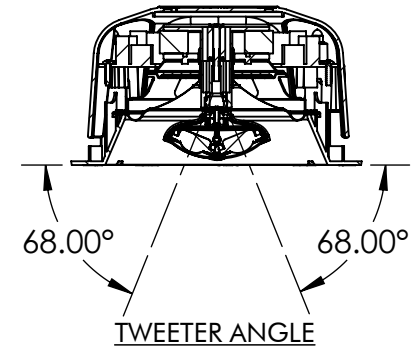

GRILL OFF

MOUNTING LOCKS  
EXTEND 0.375in [9.5mm]  
BEYOND ALL EDGES

SECTION A-A

TWEETER AIMING: ADJUST TWEETER ASSEMBLY  
TO AIM AT LISTENING POSITION

GRILL ON

HELOS 22  
DIMENSION  
DRAWING