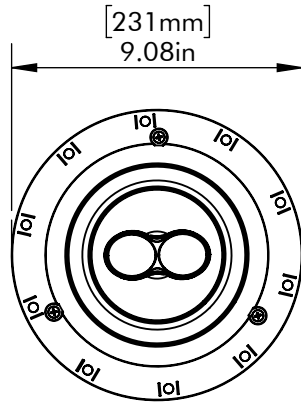

GRILL OFF

MOUNTING LOCKS  
EXTEND 0.375in [9.5mm]  
BEYOND ALL EDGES

SECTION A-A

TWEETER AIMING: ADJUST TWEETER ASSEMBLY  
TO AIM AT LISTENING POSITION

GRILL ON

HELOS 22  
DIMENSION  
DRAWING