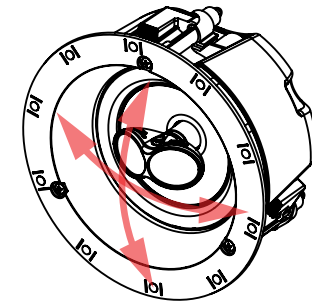

GRILL OFF

MOUNTING LOCKS  
EXTEND 0.375in [9.5mm]  
BEYOND ALL EDGES

SECTION A-A

TWEETER AIMING: ADJUST TWEETER ASSEMBLY  
TO AIM AT LISTENING POSITION

GRILL ON

HELOS 22  
DIMENSION  
DRAWING