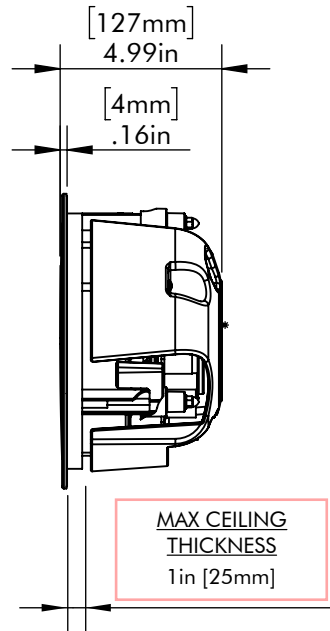

GRILL OFF

MOUNTING LOCKS  
EXTEND 0.375in [9.5mm]  
BEYOND ALL EDGES

SECTION A-A

TWEETER AIMING: ADJUST TWEETER ASSEMBLY  
TO AIM AT LISTENING POSITION

GRILL ON

HELOS 22  
DIMENSION  
DRAWING