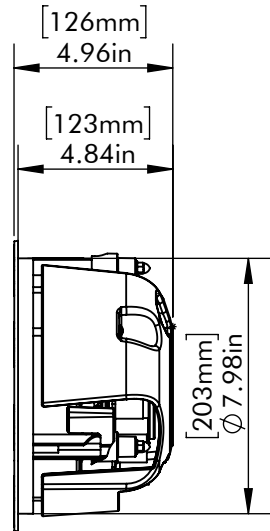

GRILL OFF

MOUNTING LOCKS  
EXTEND 0.375in [9.5mm]  
BEYOND ALL EDGES

SECTION A-A

TWEETER AIMING: ADJUST TWEETER ASSEMBLY  
TO AIM AT LISTENING POSITION

GRILL ON

HELOS 22  
DIMENSION  
DRAWING