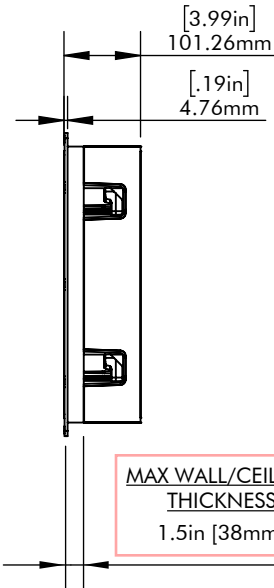

GRILL ON

MOUNTING LOCKS
EXTEND 0.25in [6.35mm]
BEYOND EDGES

GRILL OFF

MAX WALL/CEILING
THICKNESS
1.5in [38mm]

CUTOUT DIMENSIONS
(WITH TOLERANCE)
WIDTH: 8.64in [219mm]
HEIGHT: 14.66in [372mm]

Icon 3XW

DIMENSION
DRAWING