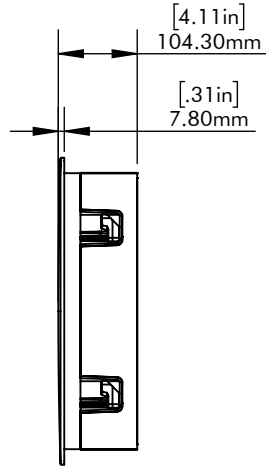

GRILL ON

MOUNTING LOCKS
EXTEND 0.25in [6.35mm]
BEYOND EDGES

GRILL OFF

MAX WALL/CEILING
THICKNESS
1.5in [38mm]

CUTOUT DIMENSIONS
(WITH TOLERANCE)
WIDTH: 8.64in [219mm]
HEIGHT: 14.66in [372mm]

Icon 3XW

DIMENSION
DRAWING