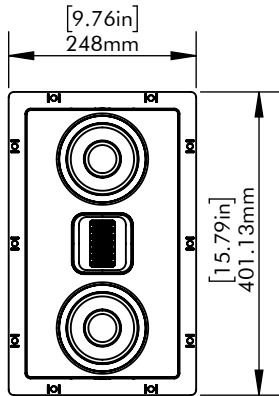

GRILL ON

MOUNTING LOCKS
EXTEND 0.25in [6.35mm]
BEYOND EDGES

GRILL OFF

MAX WALL/CEILING
THICKNESS
1.5in [38mm]

CUTOUT DIMENSIONS
(WITH TOLERANCE)
WIDTH: 8.64in [219mm]
HEIGHT: 14.66in [372mm]

Icon 3XW

DIMENSION
DRAWING