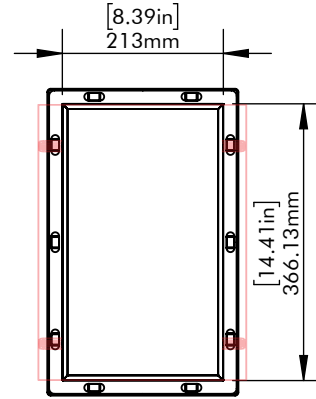

GRILL ON

MOUNTING LOCKS
EXTEND 0.25in [6.35mm]
BEYOND EDGES

GRILL OFF

MAX WALL/CEILING
THICKNESS
1.5in [38mm]

CUTOUT DIMENSIONS
(WITH TOLERANCE)
WIDTH: 8.64in [219mm]
HEIGHT: 14.66in [372mm]

Icon 3XW

DIMENSION
DRAWING