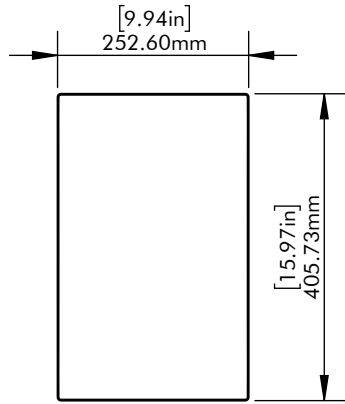

GRILL ON

MOUNTING LOCKS
EXTEND 0.25in [6.35mm]
BEYOND EDGES

GRILL OFF

MAX WALL/CEILING
THICKNESS
1.5in [38mm]

CUTOUT DIMENSIONS
(WITH TOLERANCE)
WIDTH: 8.64in [219mm]
HEIGHT: 14.66in [372mm]

Icon 3XW

DIMENSION
DRAWING