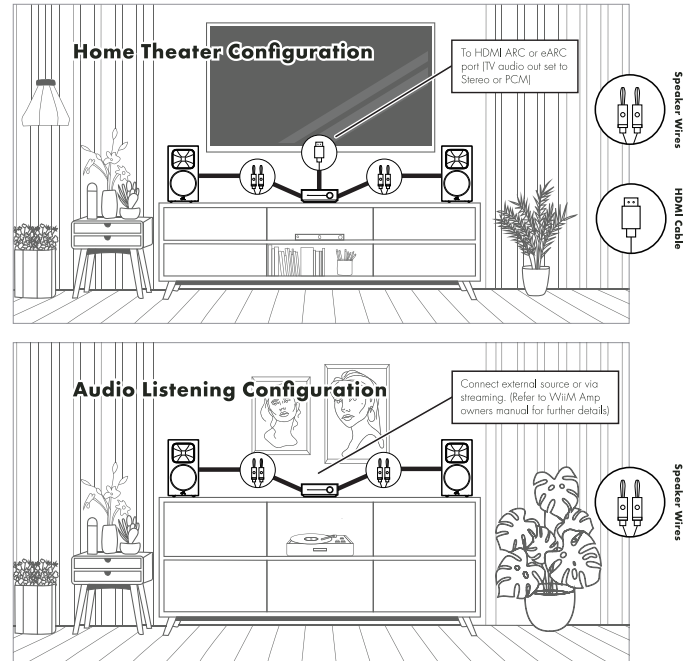

Quick Start Guide

Foundation B1 x WiiM Amp Bundle

1. Contents List

2. Basic System Configurations

Quick Start Guide

Foundation B1 x WiiM Amp Bundle

3. Owners Manuals/Setup Instructions

SCAN QR CODE FOR
FOUNDATION B1 SPEAKER MANUAL