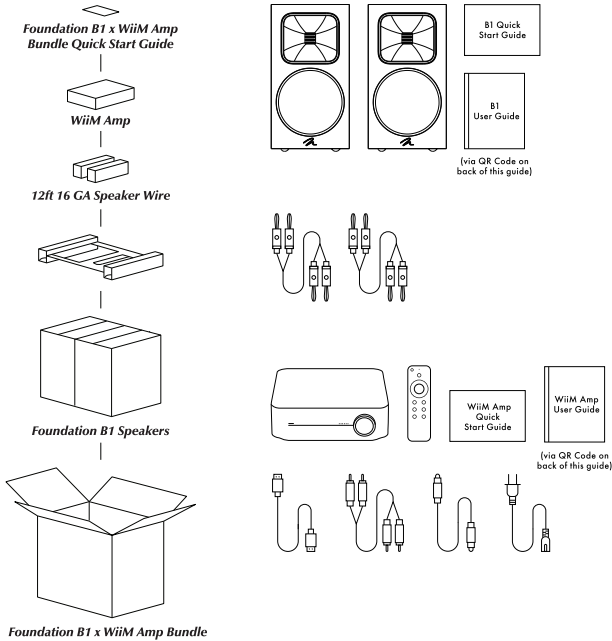

Quick Start Guide

Foundation B1 x WiiM Amp Bundle

1. Contents List

2. Basic System Configurations

Quick Start Guide

Foundation B1 x WiiM Amp Bundle

3. Owners Manuals/Setup Instructions

SCAN QR CODE FOR
FOUNDATION B1 SPEAKER MANUAL