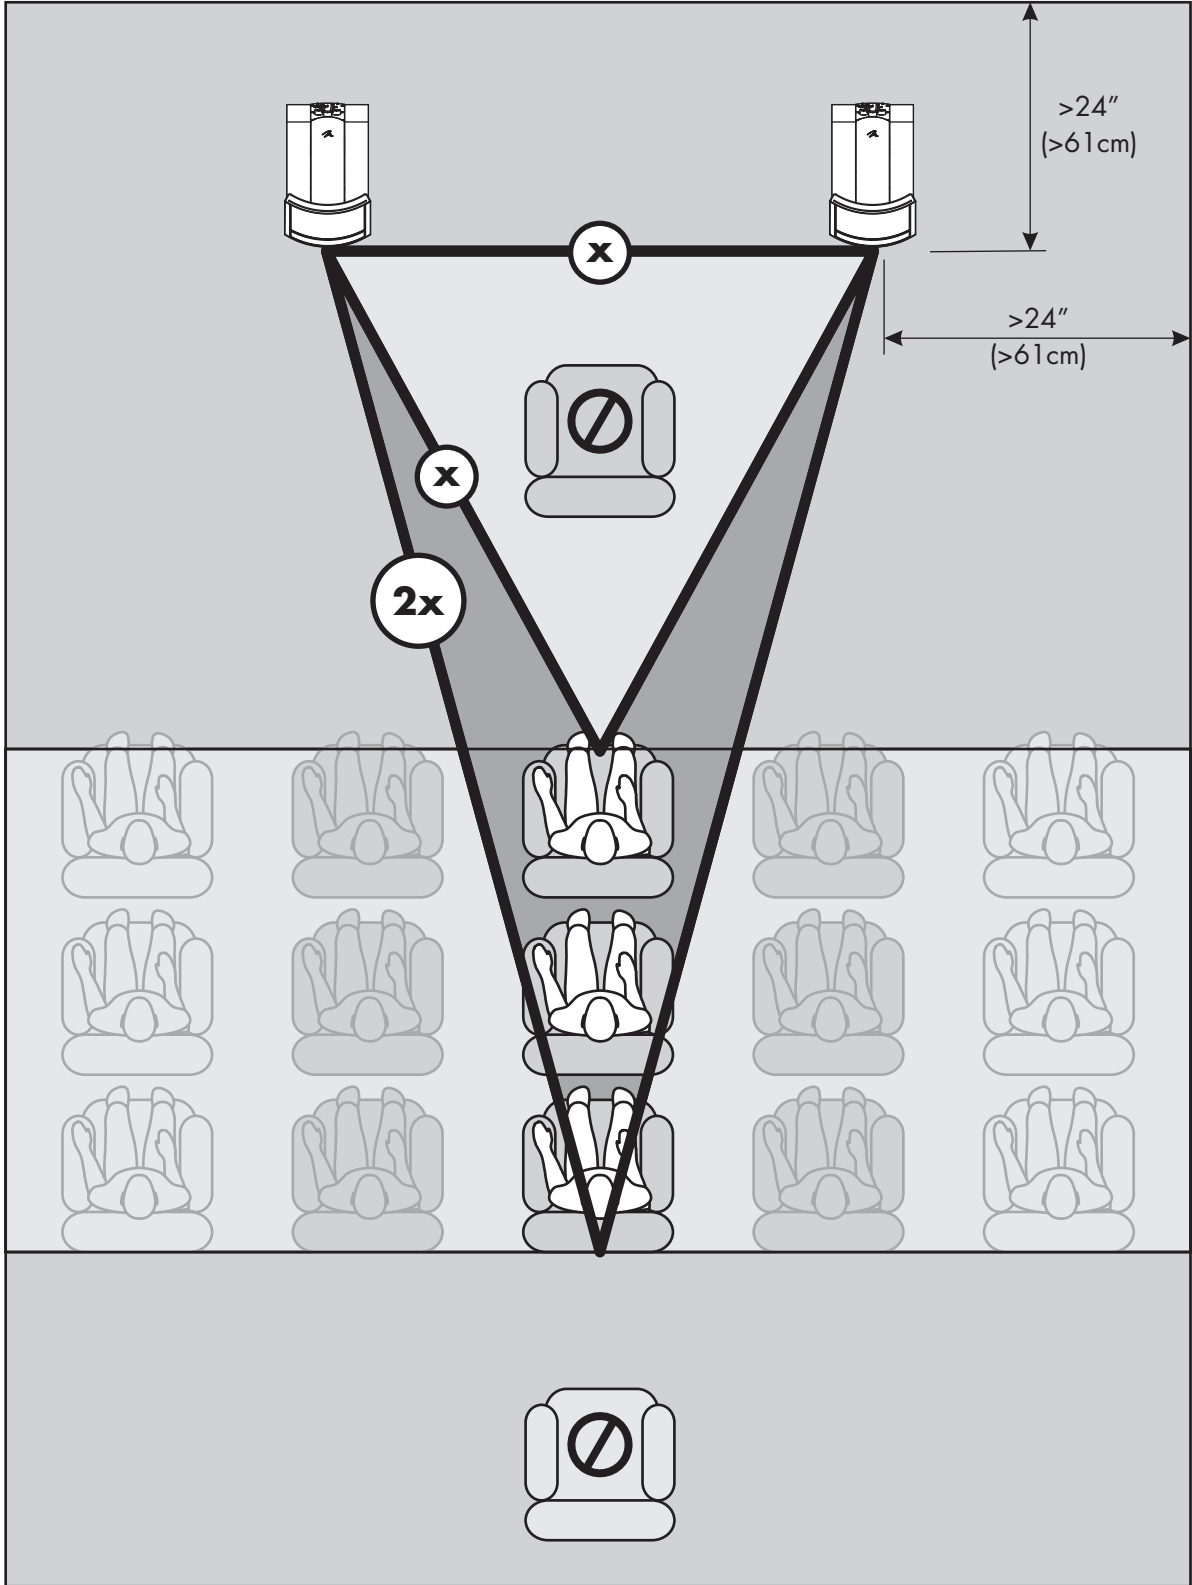

S U M M I T TM X

MARTIN LOGAN
ESL

www.MartinLogan.com

x 1

x 2

x 2

24Hz-23kHz ± 3dB
75 lbs. (34kg)
4 Ohms
91dB @ 2.83 V/M

MARTIN LOGAN