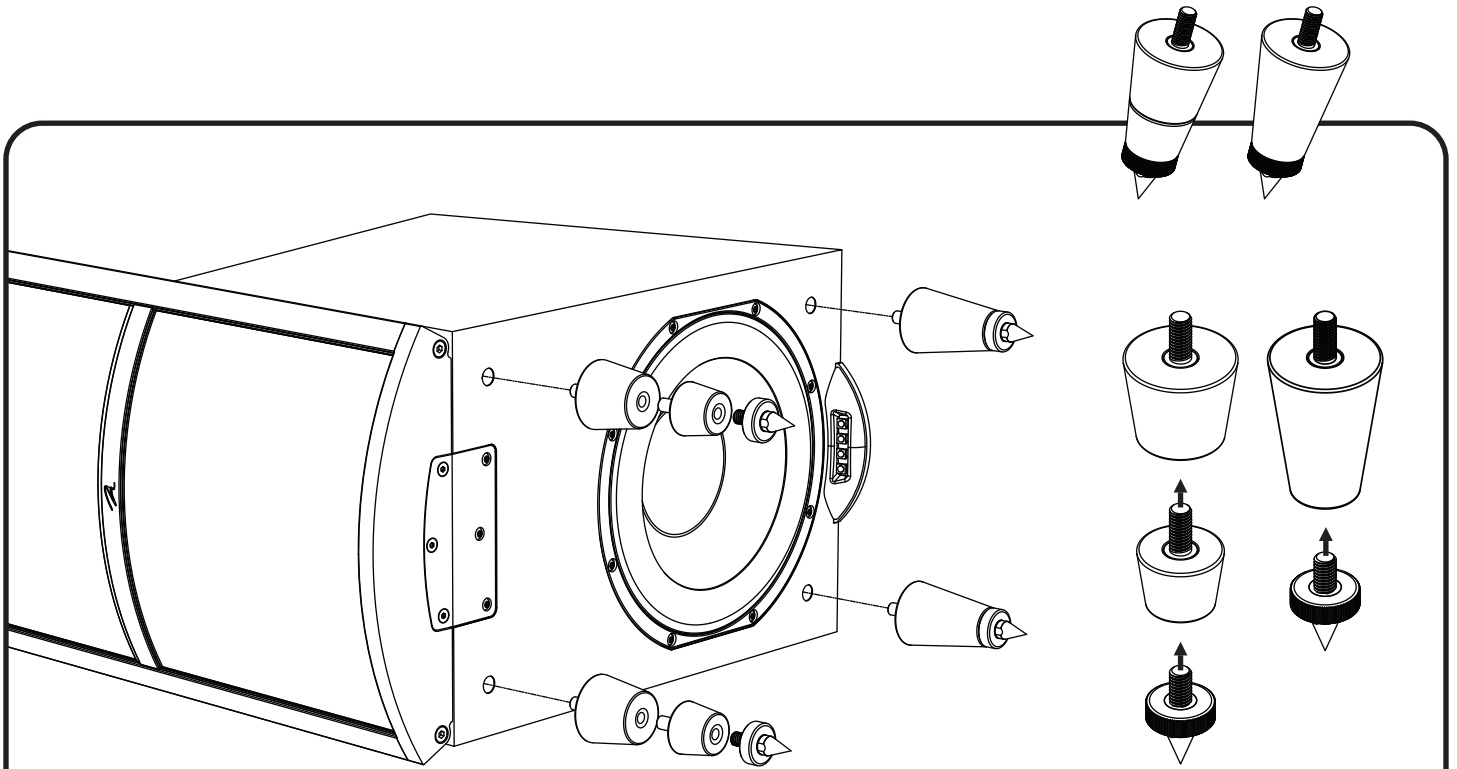

S U M M I T TM X

MARTIN LOGAN
ESL

www.MartinLogan.com

x 1

x 2

x 2

24Hz-23kHz ± 3dB
75 lbs. (34kg)
4 Ohms
91dB @ 2.83 V/M

MARTIN LOGAN