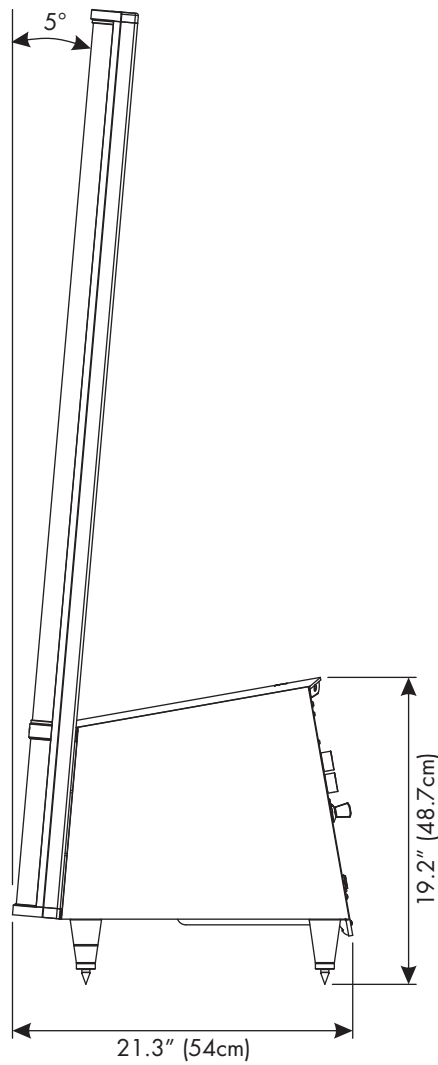

S U M M I T TM X

MARTIN LOGAN
ESL

www.MartinLogan.com

x 1

x 2

x 2

24Hz-23kHz ± 3dB
75 lbs. (34kg)
4 Ohms
91dB @ 2.83 V/M

MARTIN LOGAN