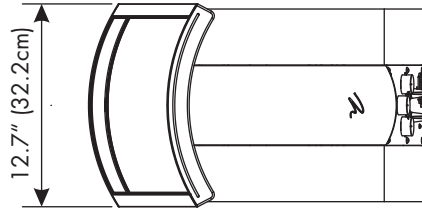

S U M M I T TM X

MARTIN LOGAN
ESL

www.MartinLogan.com

x 1

x 2

x 2

24Hz-23kHz ± 3dB
75 lbs. (34kg)
4 Ohms
91dB @ 2.83 V/M

MARTIN LOGAN