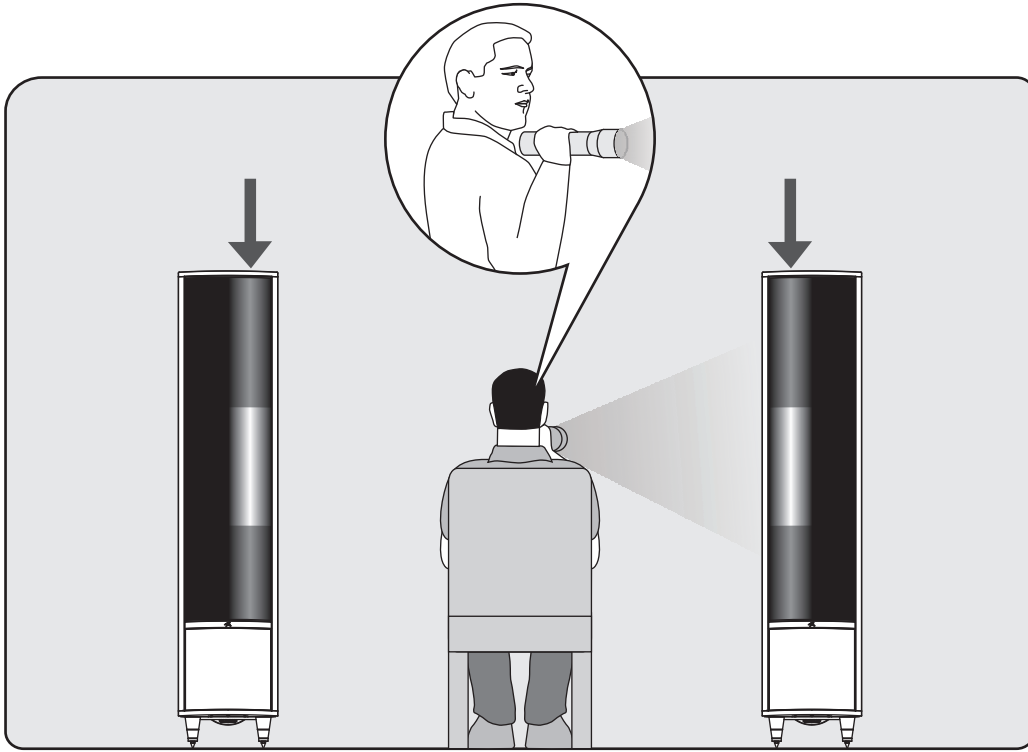

S U M M I T TM X

MARTIN LOGAN
ESL

www.MartinLogan.com

x 1

x 2

x 2

24Hz-23kHz ± 3dB
75 lbs. (34kg)
4 Ohms
91dB @ 2.83 V/M

MARTIN LOGAN