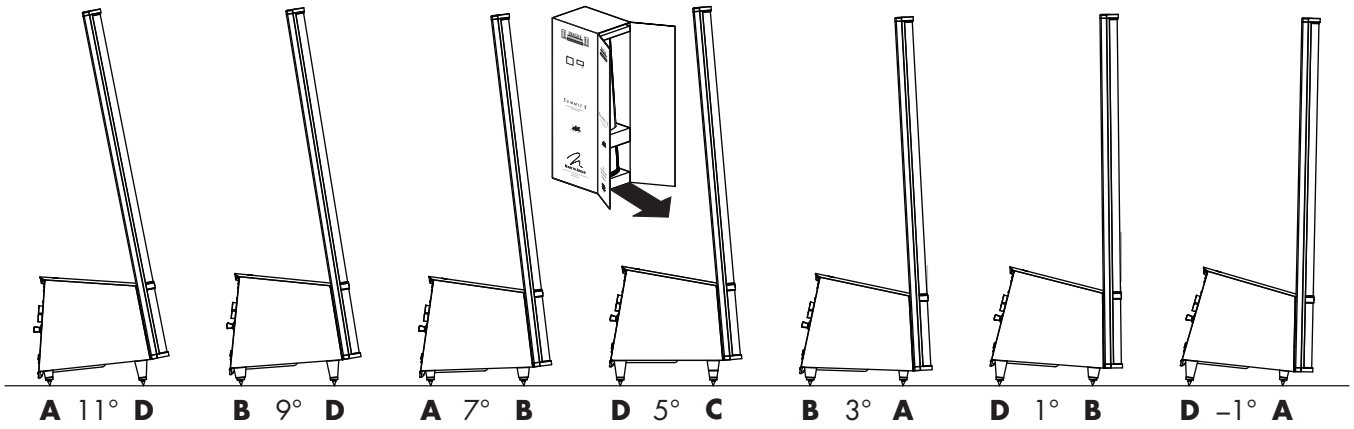

S U M M I T TM X

MARTIN LOGAN
ESL

www.MartinLogan.com

x 1

x 2

x 2

24Hz-23kHz ± 3dB
75 lbs. (34kg)
4 Ohms
91dB @ 2.83 V/M

MARTIN LOGAN