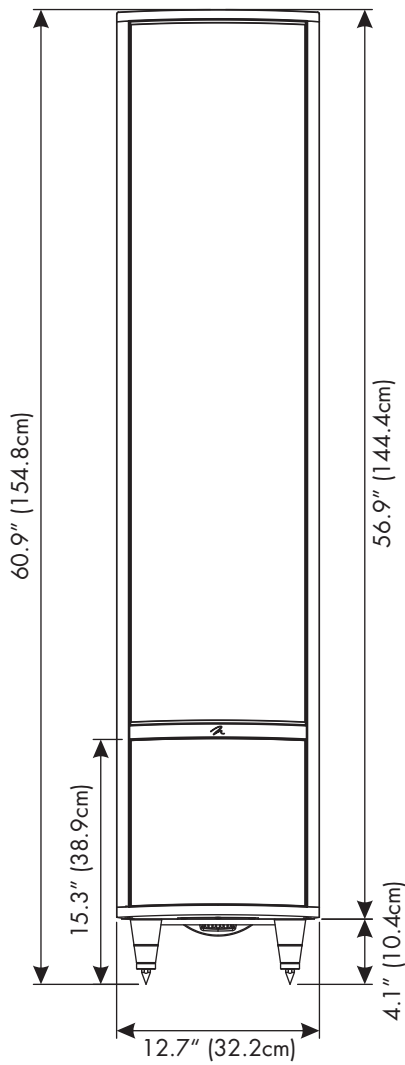

S U M M I T TM X

MARTIN LOGAN
ESL

www.MartinLogan.com

x 1

x 2

x 2

24Hz-23kHz ± 3dB
75 lbs. (34kg)
4 Ohms
91dB @ 2.83 V/M

MARTIN LOGAN