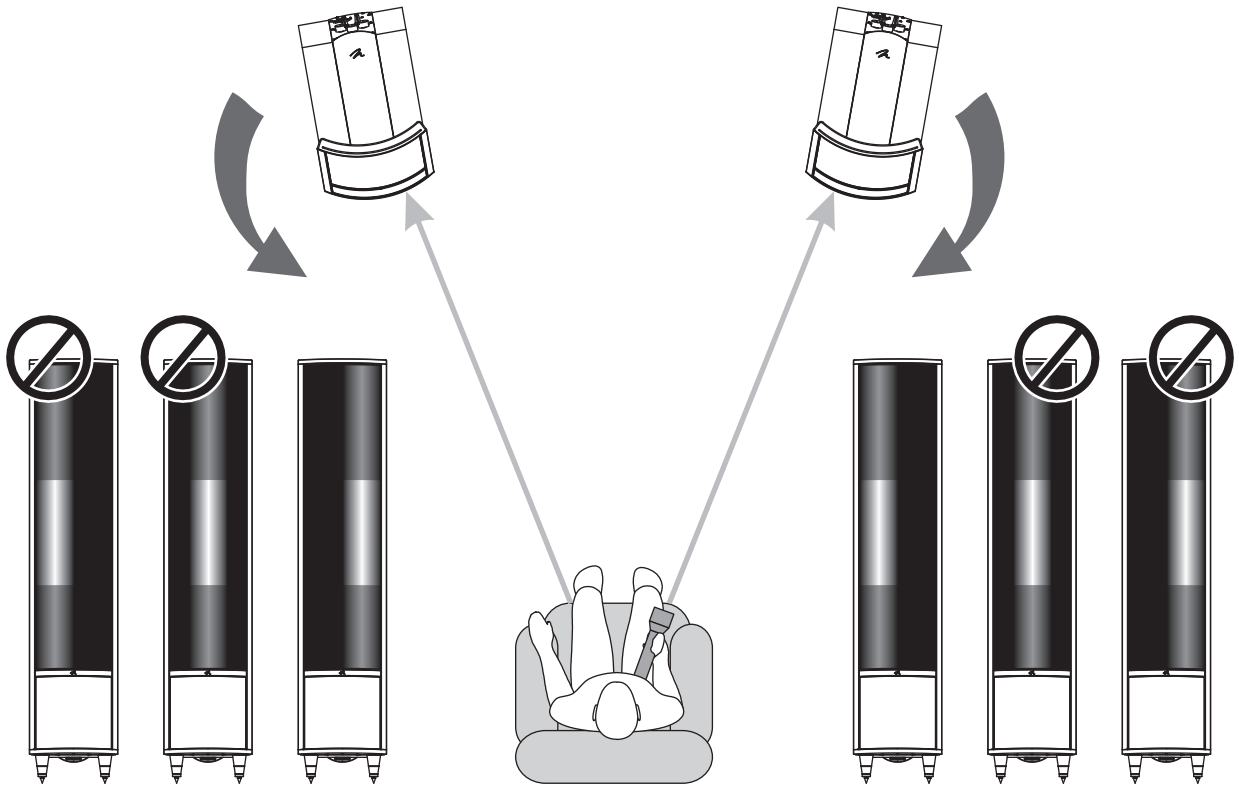

S U M M I T TM X

MARTIN LOGAN
ESL

www.MartinLogan.com

x 1

x 2

x 2

24Hz-23kHz ± 3dB
75 lbs. (34kg)
4 Ohms
91dB @ 2.83 V/M

MARTIN LOGAN